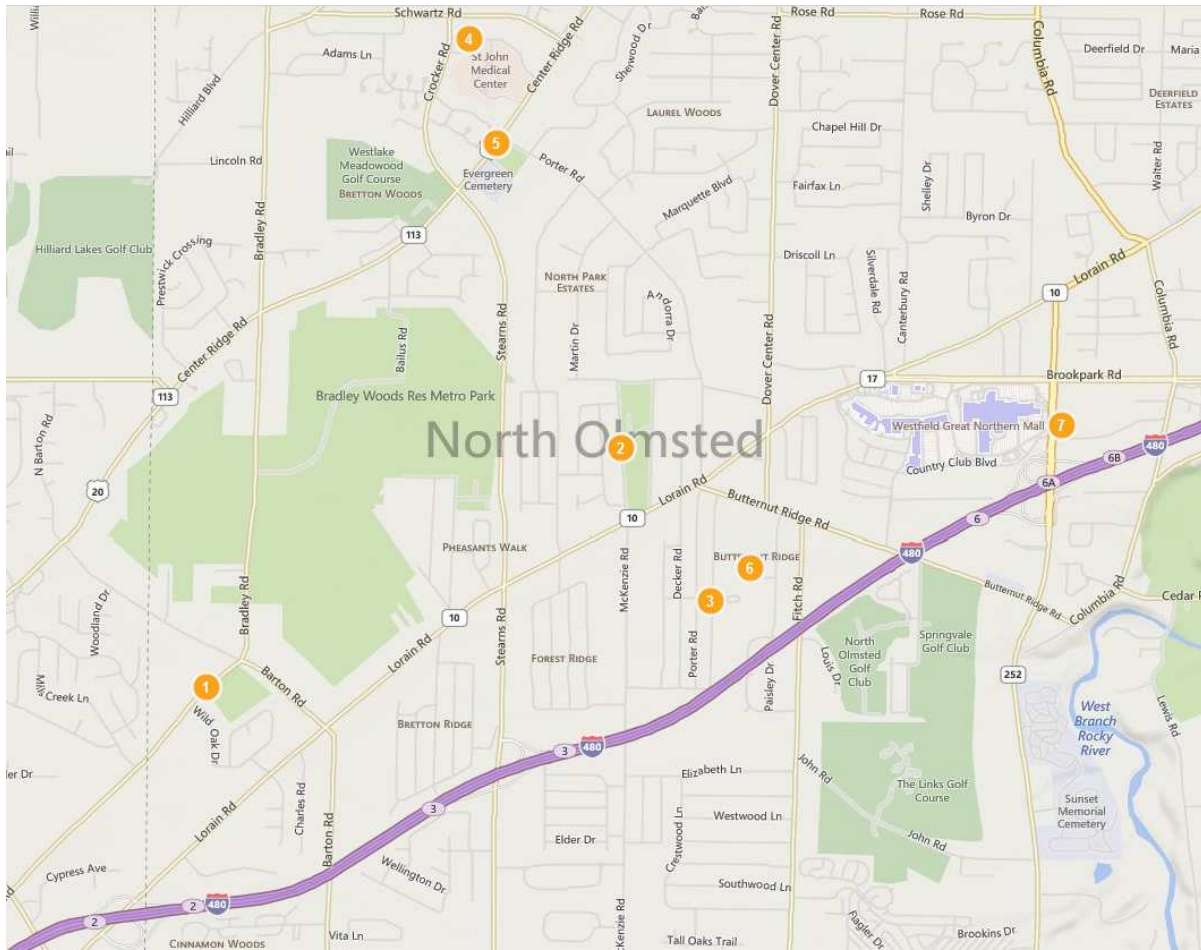

NOSO CUP Locations

- 1 Barton Bradley Soccer Fields**
- 2 North Olmsted Park**
- 3 North Olmsted High School**
- 4 St. John—West Shore Soccer Fields**
- 5 Porter Rd Soccer Fields**
- 6 North Olmsted Middle School**
- 7 Radisson Hotel**